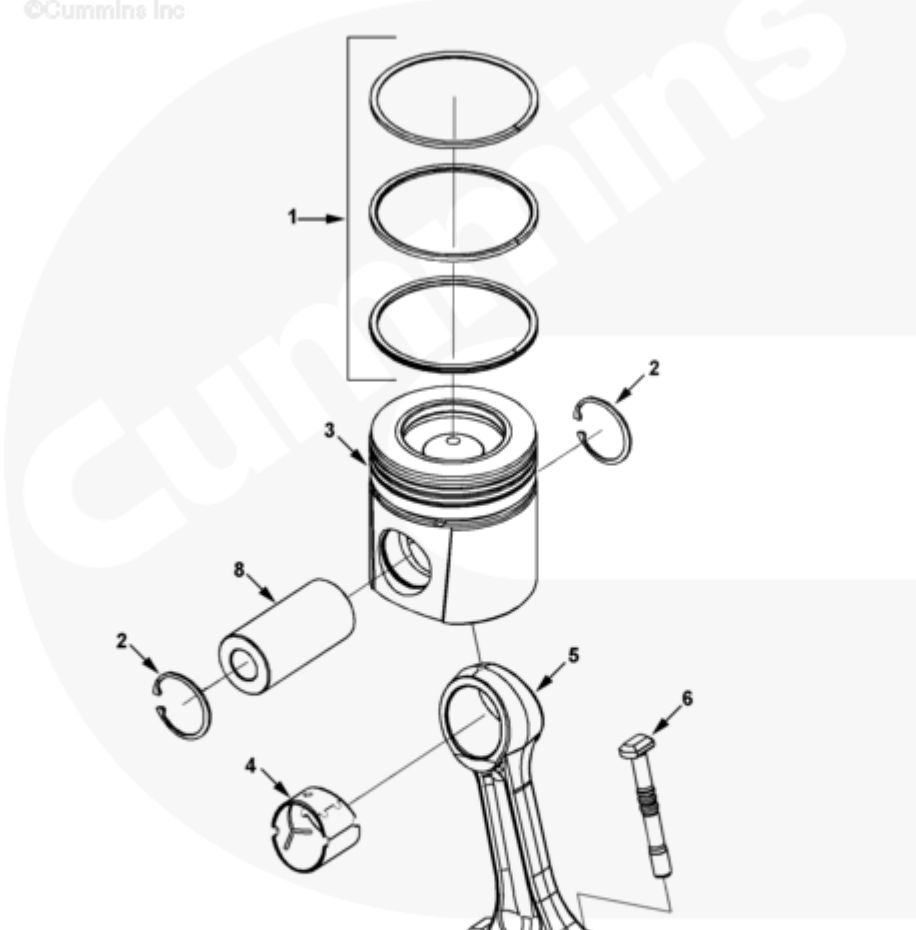

# Parts Catalog - Option Detail

Electronic Parts Catalog - Option Detail				
Option	Group	Graphic	Film Card	Date
PP985	01.04	pp961gb	Z	29-NOV-96
<b>Engines</b>	6C8.3, C GAS PLUS CM556, G8.3, G8.3 CM558, GTA8.3 CM558, ISC CM2150, ISC CM554, ISC CM850, ISC8.3 CM2250, ISC8.3 G CM2180 C101, ISL CM2150, ISL CM554, ISL CM850, ISL G CM2180, ISL8.9 CM2150 L110, ISL8.9 CM2880 L112, ISL9 CM2150 SN, ISL9 CM2250, ISL9 CM2350 L101, ISL9 CM2350 L111, ISLE4 CM850, L GAS PLUS CM556, L8.9, L8.9 L121, L8.9G CMOH2.0 L125B, L9 CM2350 L116B, L9 CM2350 L119B, L9 CM2350 L120C, L9 CM2350 L123B, L9.3 L105, L9.5 L117, L9N CM2380 L124B, QSC8.3 CM2250, QSC8.3 CM2880 C102, QSC8.3 CM554, QSC8.3 CM850(CM2850), QSL9 CM2250, QSL9 CM2250 L115, QSL9 CM2350 L102, QSL9 CM2350 L107, QSL9 CM2350 L118, QSL9 CM2350 L122, QSL9 CM554, QSL9 CM850(CM2850), QSL9 G CM558, QSL9 M CM2250 L106, QSL9.3 CM2880 L113			

pp961gb

SMALL | MEDIUM | LARGE

Cart	Ref No	Part Number	Part Description	Required	Remarks
<a href="#">View My Cart</a>					
		PP985	Connecting Rod And Piston		CPL985
<input type="checkbox"/>		3802397	Engine Piston Kit	6	Standard
<input type="checkbox"/>	1	3802429	Piston Ring Set	1	
<input type="checkbox"/>	2	3901996	Retaining Ring	2	
	3	3919564	Engine Piston	1	
<input type="checkbox"/>		3901383	Engine Connecting Rod	6	Recon Equivalent 3901383 RX
<input type="checkbox"/>	4	3913990	Bushing	1	
	5	3924350	Engine Connecting Rod	1	
<input type="checkbox"/>	6	3928870	Connecting Rod Bolt	2	
<input type="checkbox"/>	7	3901381	Regular Hexagon Nut	2	M12 x 1.25
<input type="checkbox"/>	8	3901597	Piston Pin	6	
	9	3901430	Connecting Rod Bearing	12	Standard
<input type="checkbox"/>	9	3901431	Connecting Rod Bearing	A/R	0.25mm Oversize
<input type="checkbox"/>	9	3901432	Connecting Rod Bearing	A/R	0.50mm Oversize
<input type="checkbox"/>	9	3901433	Connecting Rod Bearing	A/R	0.75mm Oversize
<input type="checkbox"/>	9	3901434	Connecting Rod Bearing	A/R	1.00mm Oversize